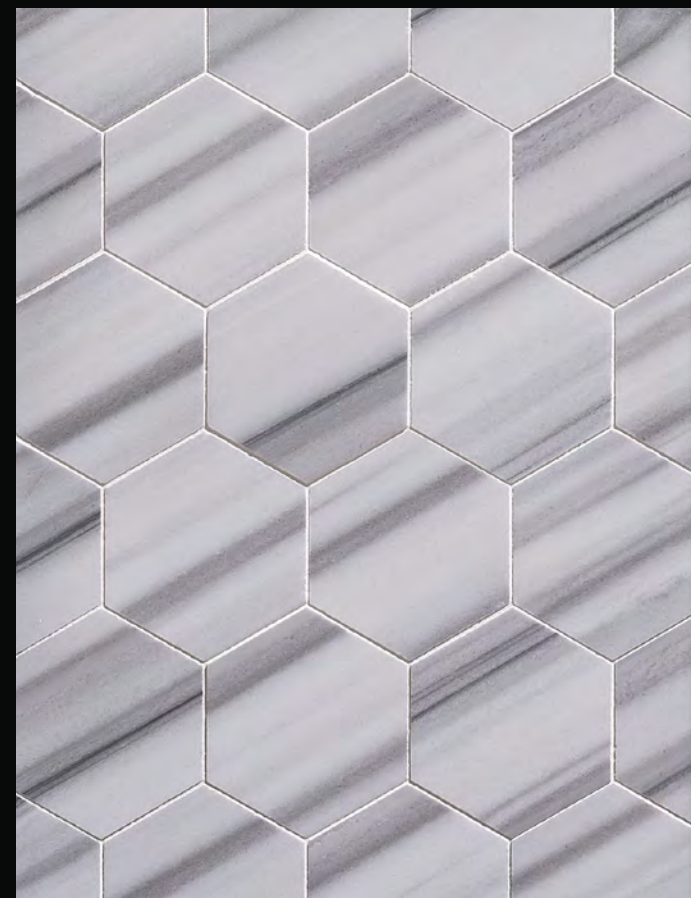

IRISH 15
ALASKA
WAXED
WAX FINISHED LINE

ESAGONO 15
ALASKA
WAXED
WAX FINISHED LINE

ALASKA
30,5 x 60 CM
WAXED
WAX FINISHED LINE