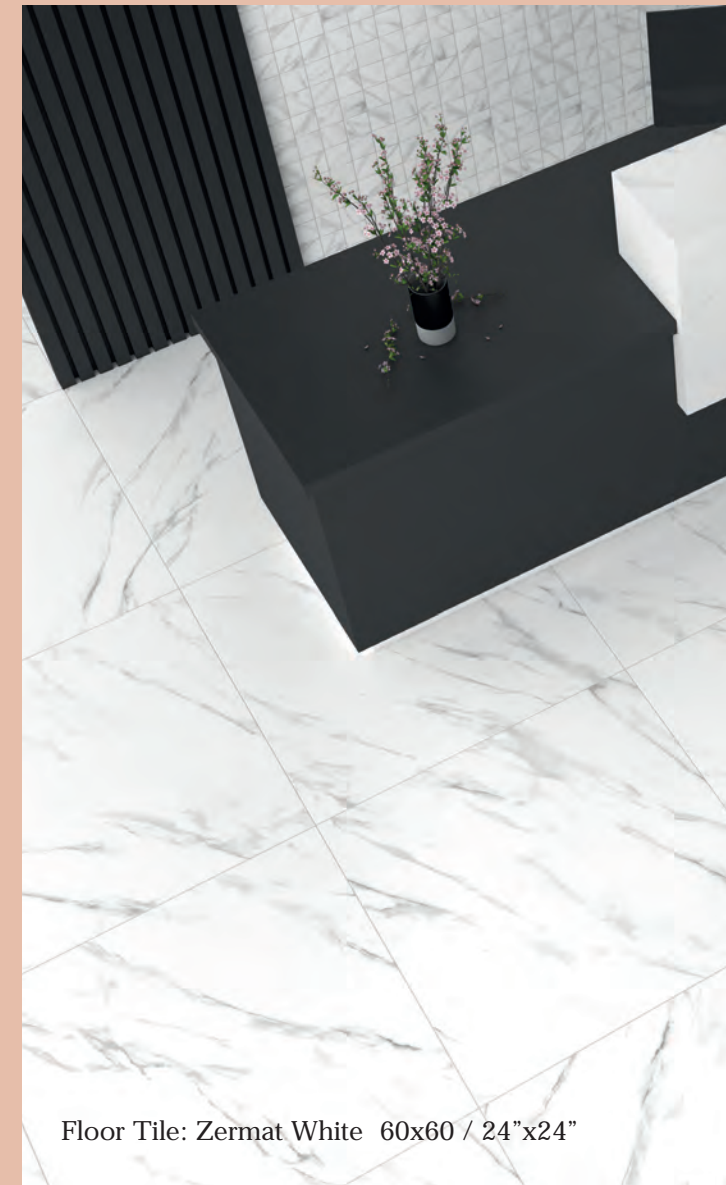

Floor Tile: Zermatt White 60x60 / 24"x24"

NOVELTIES

ARTIKUM   THASSOS
MARKEL   ZERMATT
PIETRA