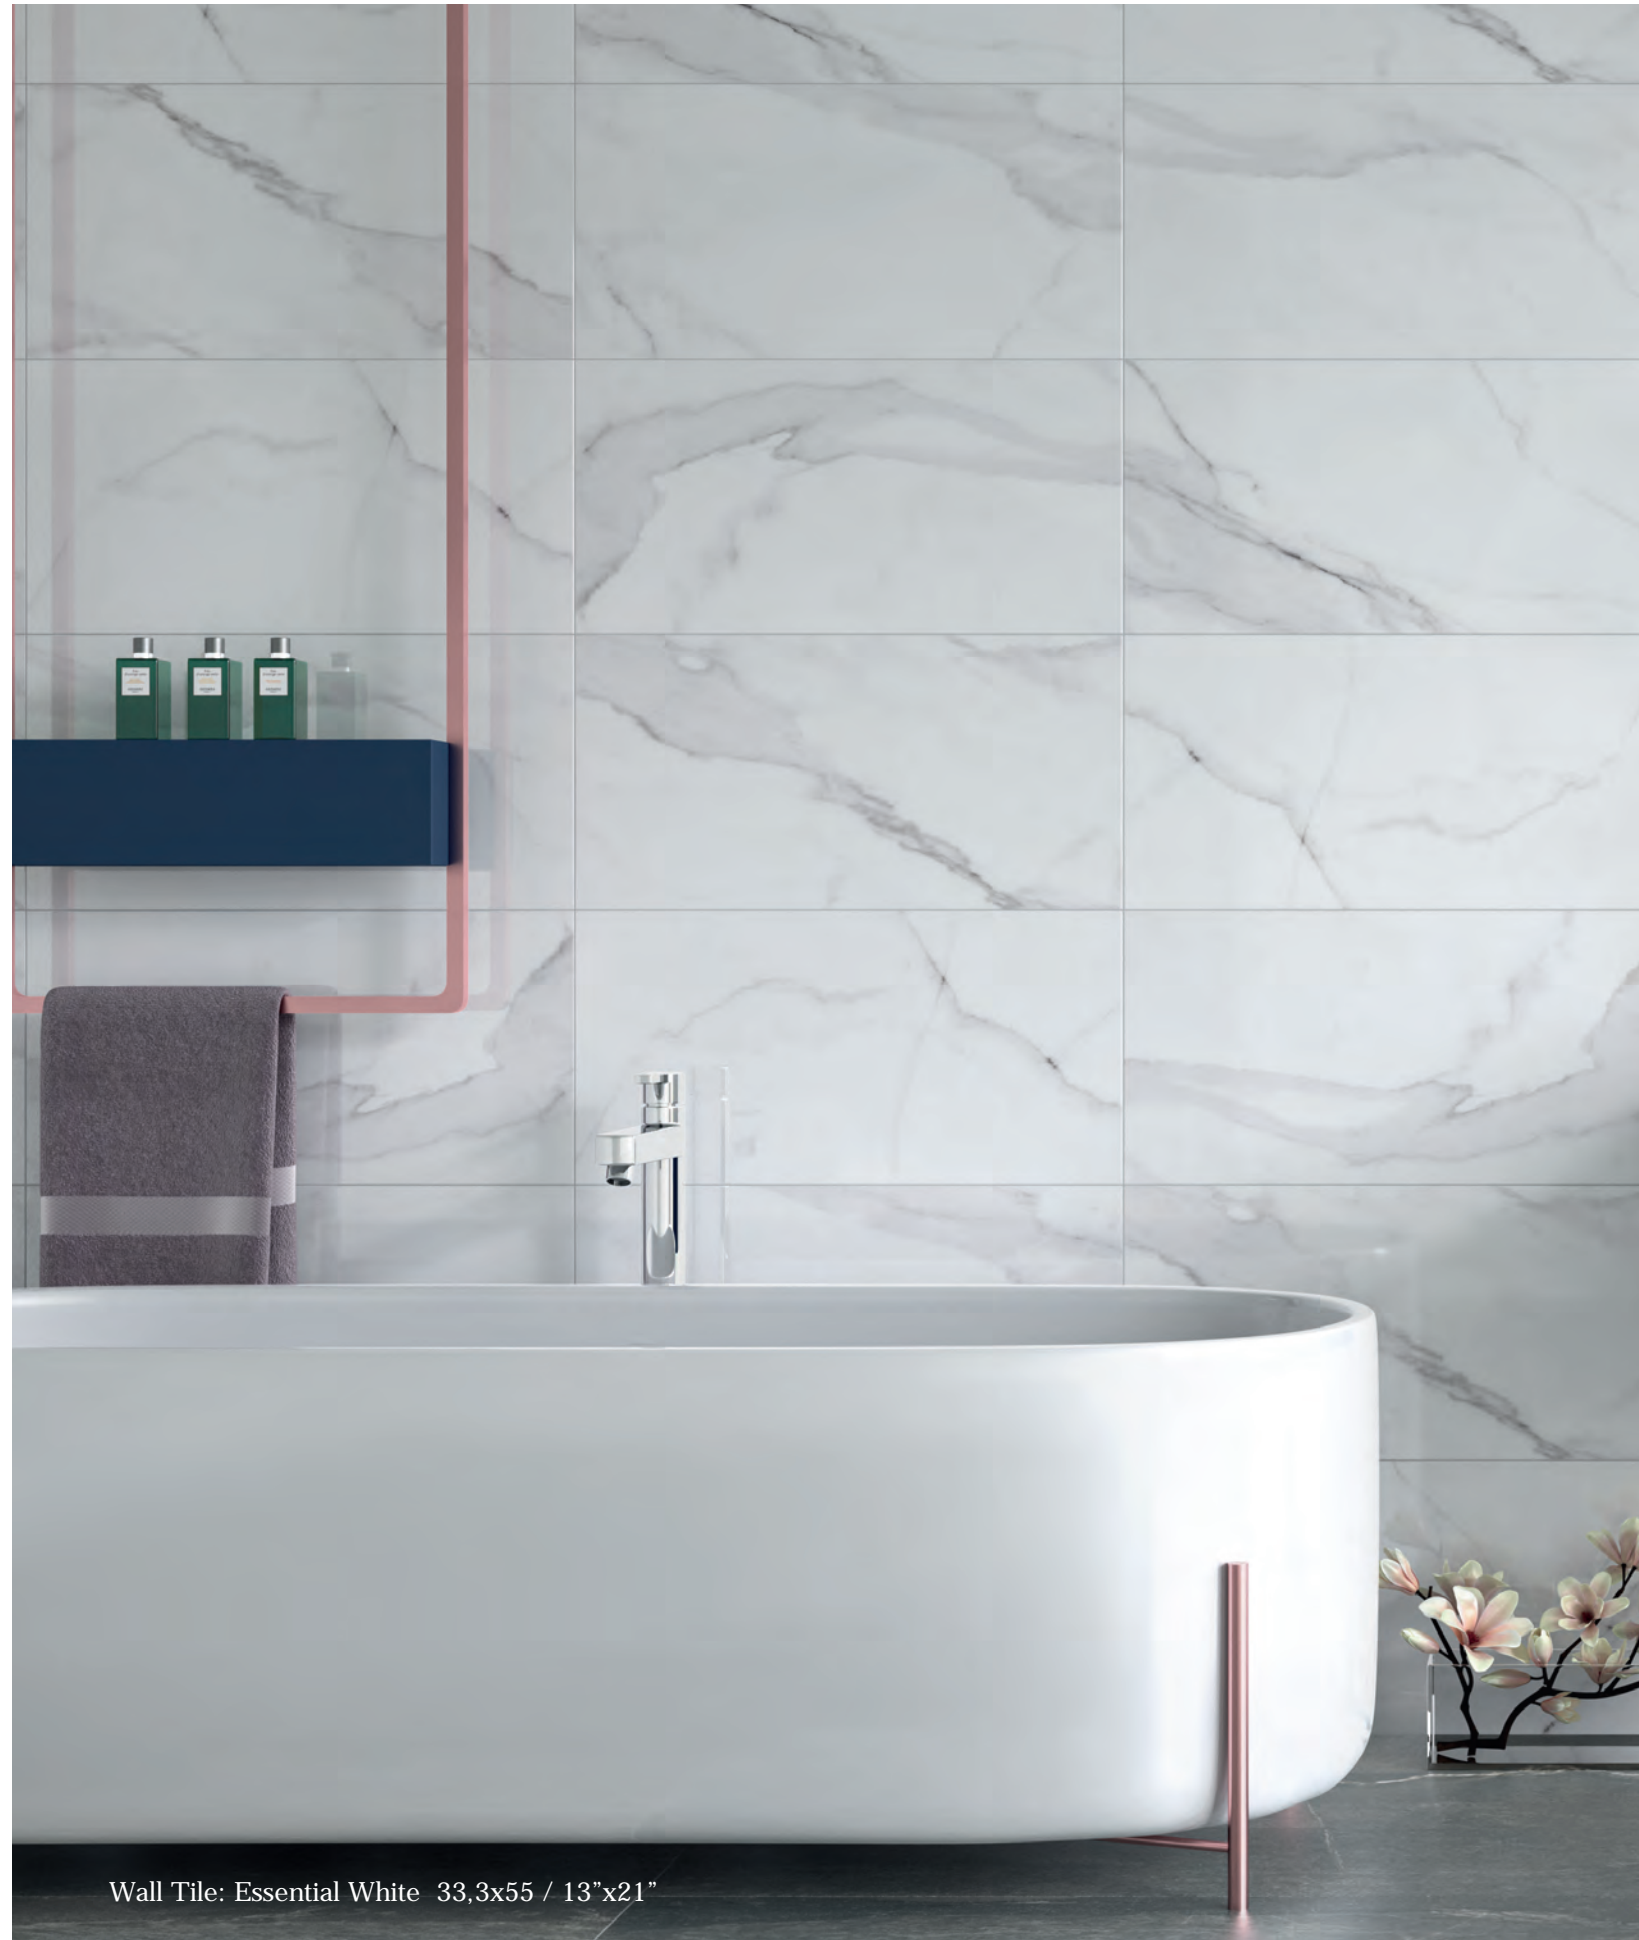

DECORADOS DISPONIBLES / AVAILABLE DECORS

Wall Tile: Essential White 33,3x55 / 13"x21"

Eco-Red - Wall Tiles

Wall Tile: Essential Gold 33,3x55 / 13"x21"

NOVELTIES

AKROPOLIS
ESSENTIAL
RITUAL

CHARLY

FORMATOS / SIZES