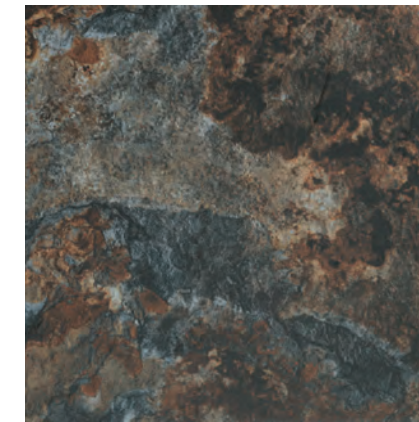

Floor Tile: Durango Cotto 31,2x31,2 / 12,2"x12,2"