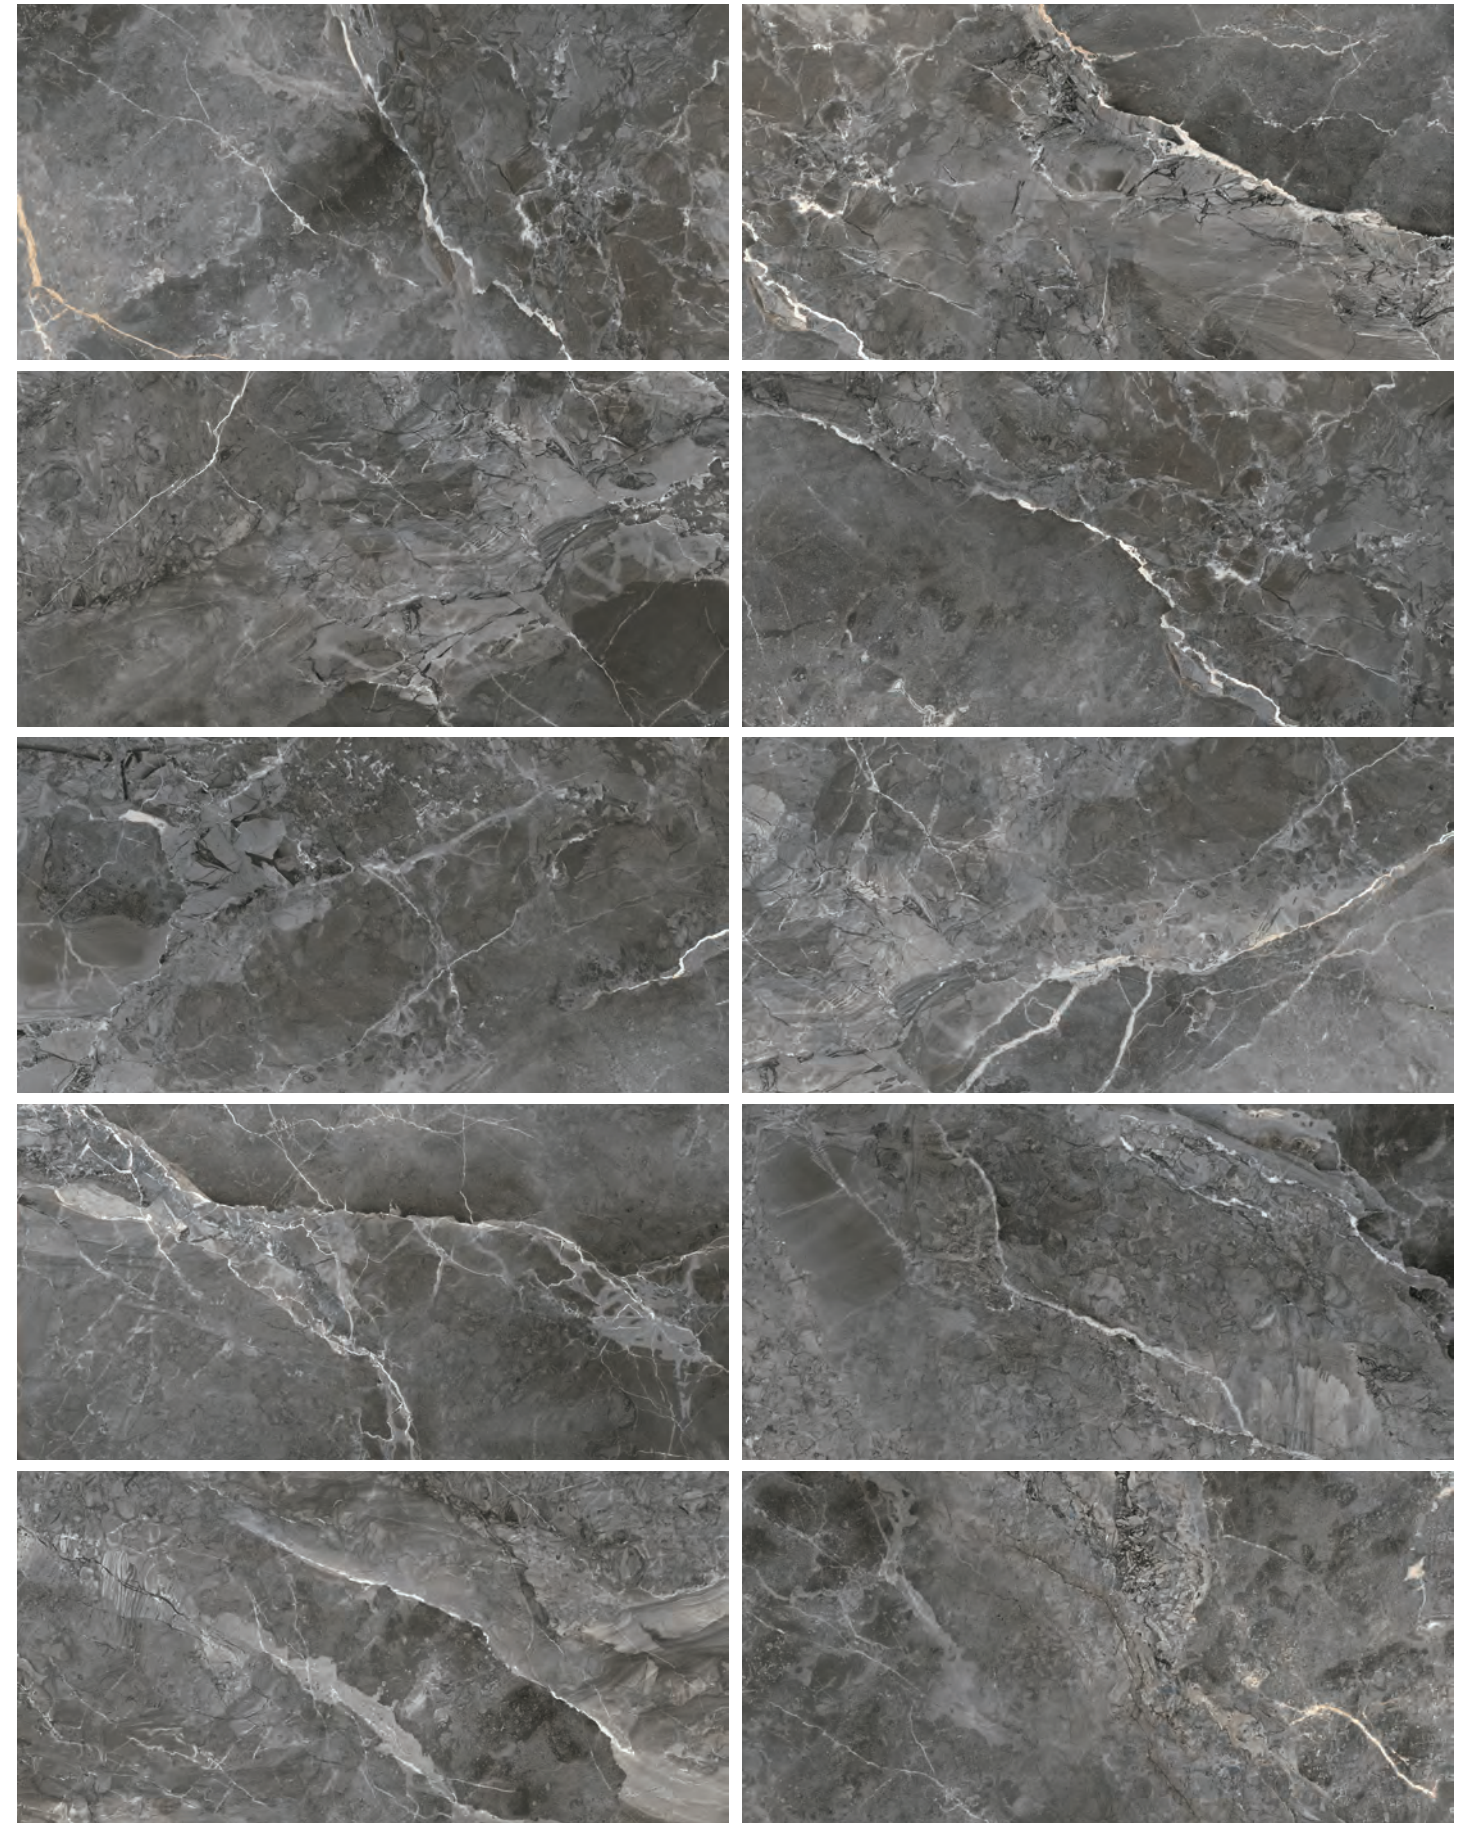

COLORES DISPONIBLES / AVAILABLE COLOURS

Earthstone Beige

Earthstone Stone

Earthstone White

Earthstone Pearl

Earthstone Graphite

EARTHSTONE GRAPHITE - 10 DIFFERENT DESIGNS

PORCELÁNICO - REVESTIMIENTO - PAVIMENTO
 PORCELAIN TILES - WALL TILES - FLOOR TILES